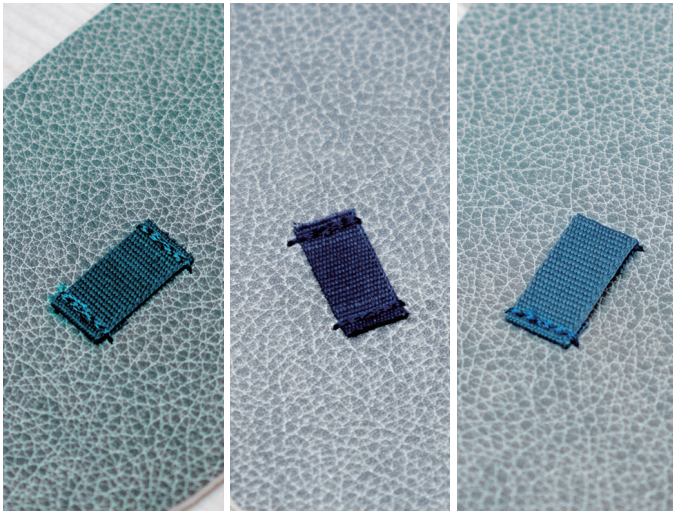

Automatic shoelace tongue loop machine

Customized
Device

STL-430H

- Good for attaching shoelace tongue loop.
- It enables to attach 3 loop types.
- Easy operation with LCD touch panel.
- The system performs lace loop heat-cutting, folding, and placement automatically.
- Clean sewing without oil staining.
- Low noise and low vibration.